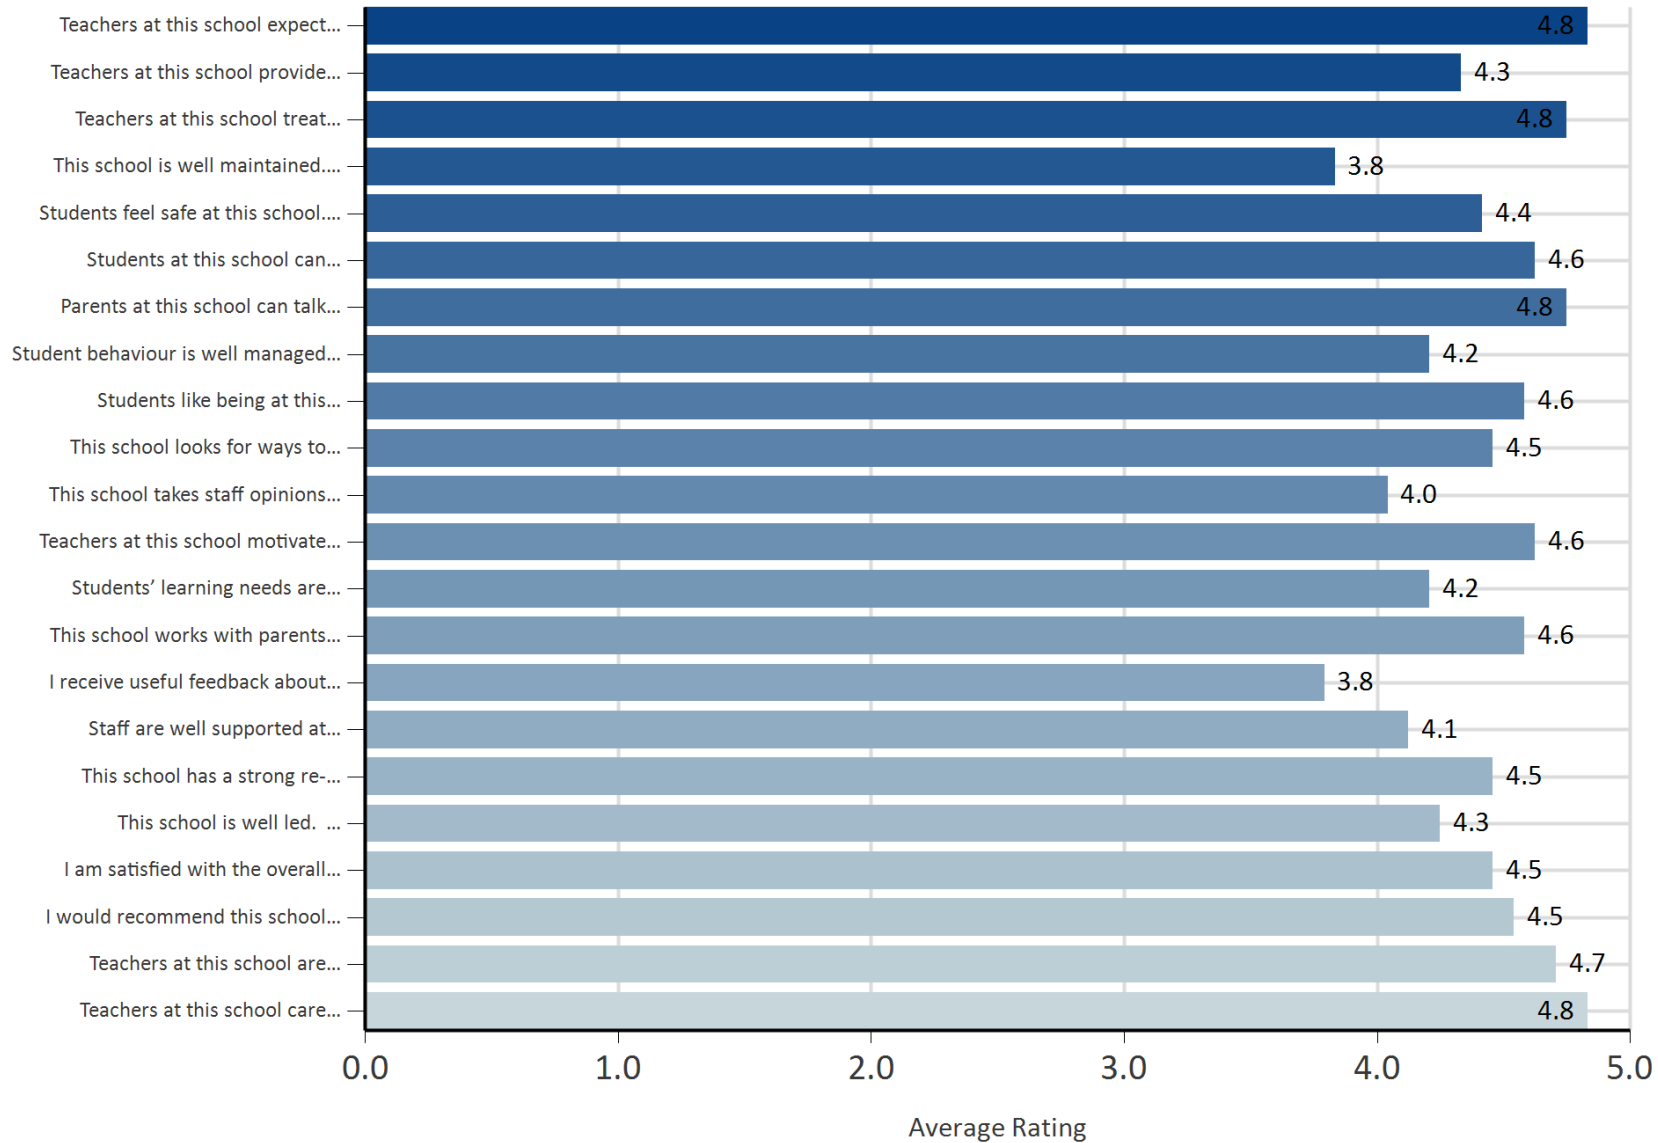

Parent Survey 2018 Average Rating

Staff Survey 2018 Average Rating

2016 Av Rating
4.5
4.1
4.1
3.3
4.3
4.2
4.4
3.6
4.4
4.2
3.9
4.2
3.7
4.1
3.6
3.7
3.8
3.8
4.1
4.1
NA
NA

Student Survey 2018 Average Rating

2016 Av Rating
4.5
4.2
4.2
4.0
4.3
4.1
3.7
4.3
4.3
3.7
4.4
4.2
NA
NA