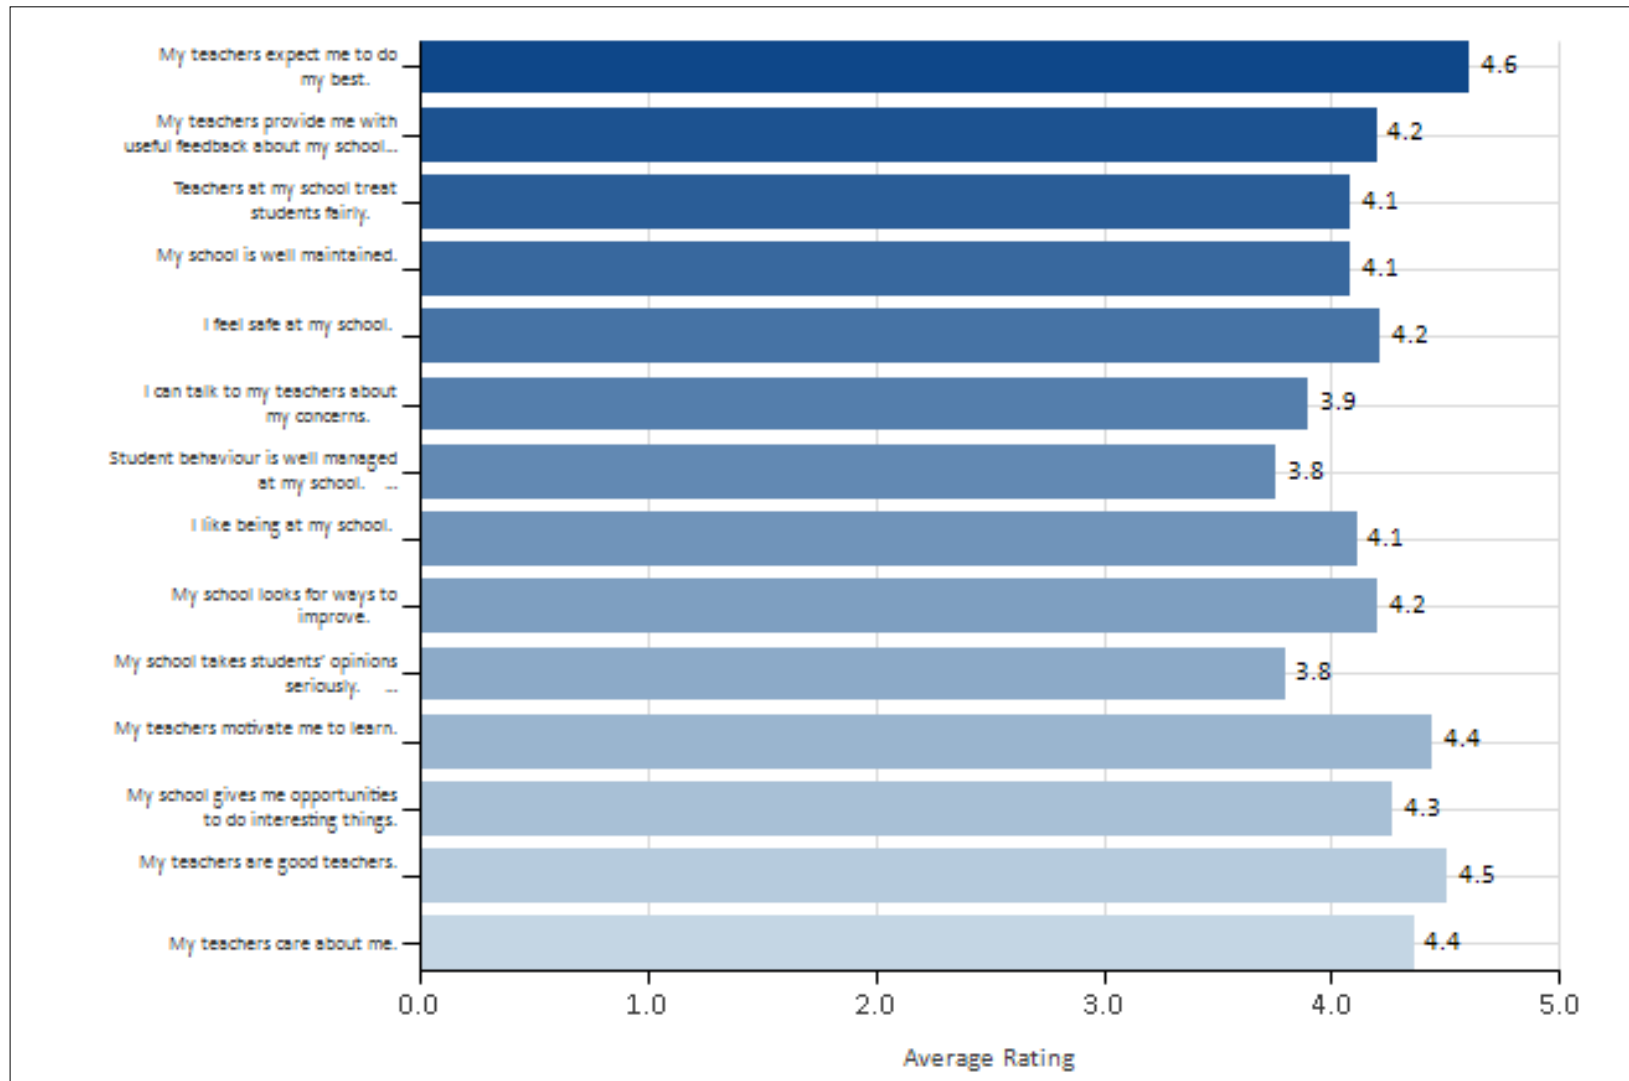

Parent Survey 2018 Average Rating

Staff Survey 2018 Average Rating

2016 Av Rating
4.5
4.1
4.1
3.3
4.3
4.2
4.4
3.6
4.4
4.2
3.9
4.2
3.7
4.1
3.6
3.7
3.8
3.8
4.1
4.1
NA
NA

Student Survey 2018 Average Rating

2016 Av Rating
4.5
4.2
4.2
4.0
4.3
4.1
3.7
4.3
4.3
3.7
4.4
4.2
NA
NA