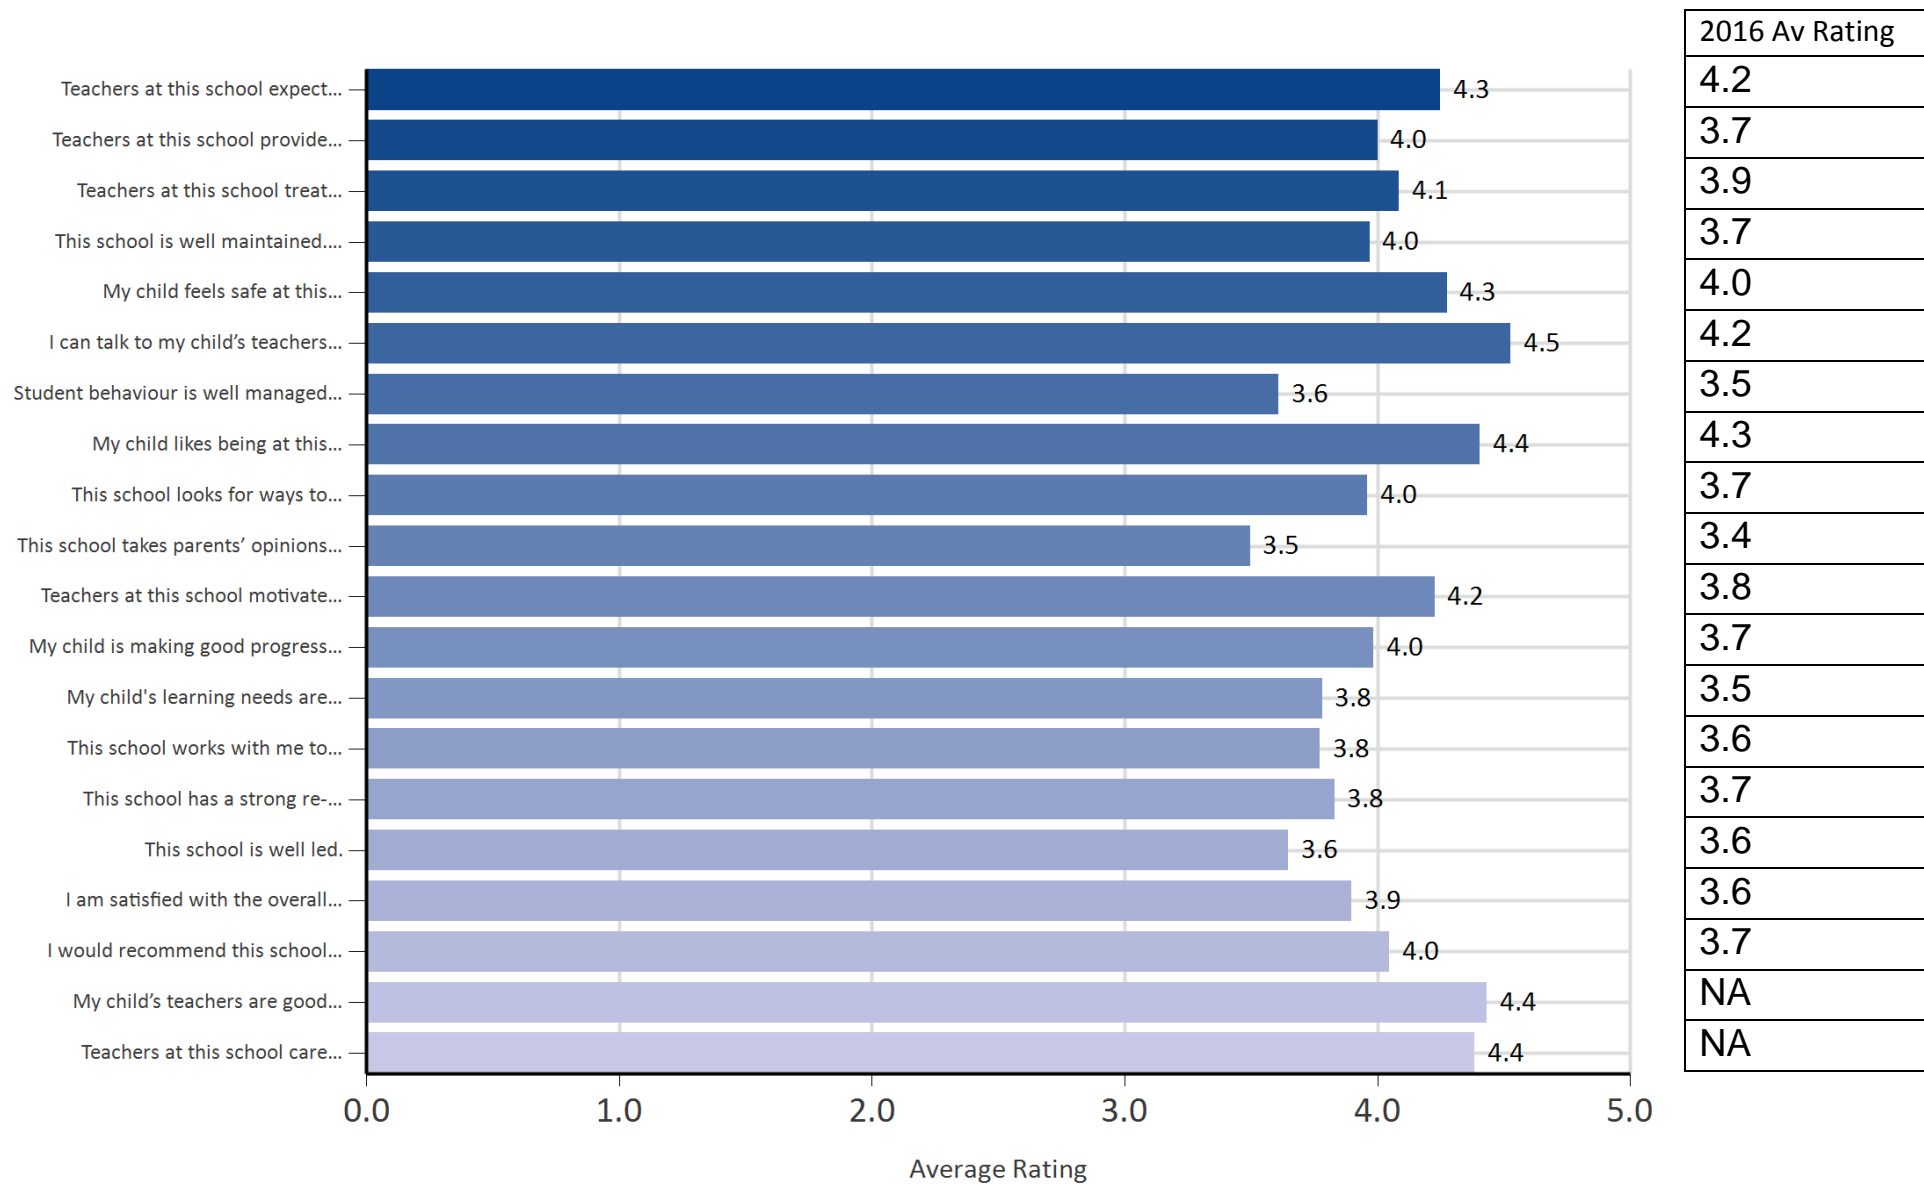

Parent Survey 2018 Average Rating

Staff Survey 2018 Average Rating

2016 Av Rating
4.5
4.1
4.1
3.3
4.3
4.2
4.4
3.6
4.4
4.2
3.9
4.2
3.7
4.1
3.6
3.7
3.8
3.8
4.1
4.1
NA
NA

Student Survey 2018 Average Rating

2016 Av Rating
4.5
4.2
4.2
4.0
4.3
4.1
3.7
4.3
4.3
3.7
4.4
4.2
NA
NA